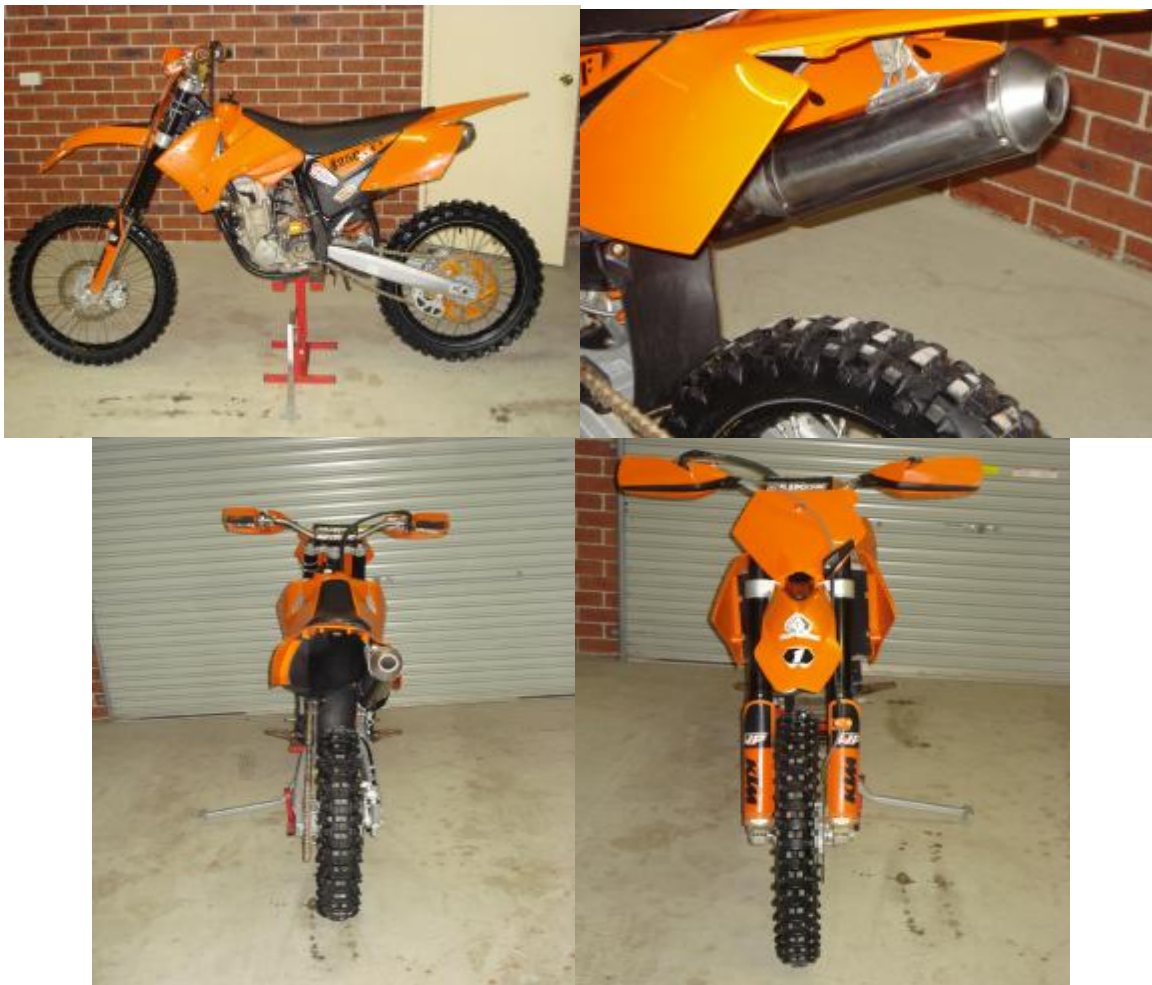

Stolen KTM 250 SXF 2006

Please help

My bike was stolen 1-07-08 between 1.00am and 5.30am Langwarrin South.

VIN: KMKJ4356M096750 ENGINE NO: 0677000752 STOCK NO: M000842

Has a customer Muffler and some other distinguishing marks which will make it easier for me to Identify